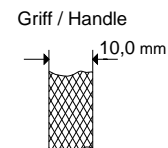

Yasargil 21cm / 8 1/4" Mit Sperre / With Catch		
	MT3640-21D	gerade / straight 21cm / 8 1/4"
	MT3650-21D	gebogen / curved 21cm / 8 1/4"

Yasargil 21cm / 8 1/4" Ohne Sperre / Without Catch		
	MT3600-21D	gerade / straight 21cm / 8 1/4"
	MT3610-21D	gebogen / curved 21cm / 8 1/4"

Rohrgriffnadelhalter 15cm / 6"		
	MT964-15D	gerade / straight 15cm / 6"
	MT965-15D	gebogen / curved 15cm / 6"