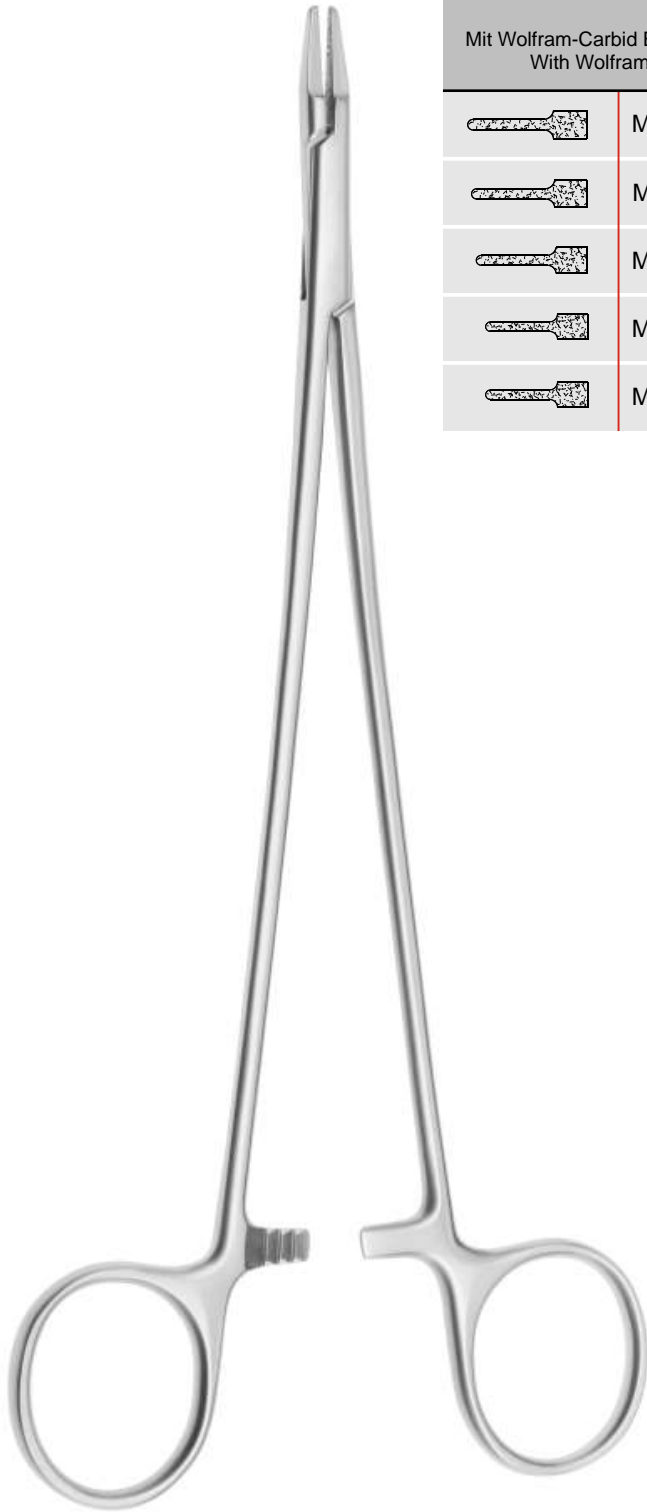

Ryder		
Mit Wolfram-Carbid Beschichtung im Arbeitsende / With Wolfram-Carbide Coated Jaws		
	MT312-27D	26cm / 10¼"
	MT312-23D	23cm / 9"
	MT312-20D	20cm / 8"
	MT312-18D	18cm / 7"
	MT312-15D	15cm / 6"

Ryder
Mit Wolfram-Carbid Beschichtung im Arbeitsende /
With Wolfram-Carbide Coated Jaws
20cm / 8"
M 1:1